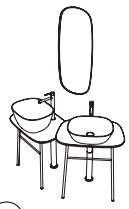

8

9

10

11

12

13

14

15

Colours

Ceramic sanitaryware

White

Matt white

Matt black

Matt taupe

Bathroom furniture / Side tables

White