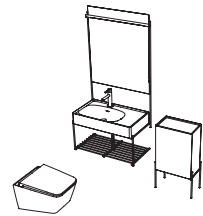

Equal

Claudio Bellini

Floating vanity

Designed as a custom piece of furniture, Equal's vanity unit amplifies the visual effect of completeness, thereby creating the perception of more space. Single and double washbasins display a striking contrast of linear and flowing forms. Available in wall-hung, countertop or metal frame options with towel holders or shelves, Equal washbasins float above an uninterrupted floor surface perfect for easy cleaning.

7

8

9

10

11

12

13

14