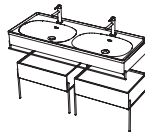

Combinations

1

2

3

4

5

6

7

8

9

10

11

12

13

14

15