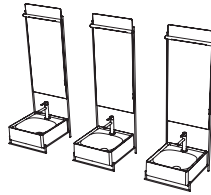

Combinations

1

2

3

4

5

6

7

8

9

10

11

12

13

14

15